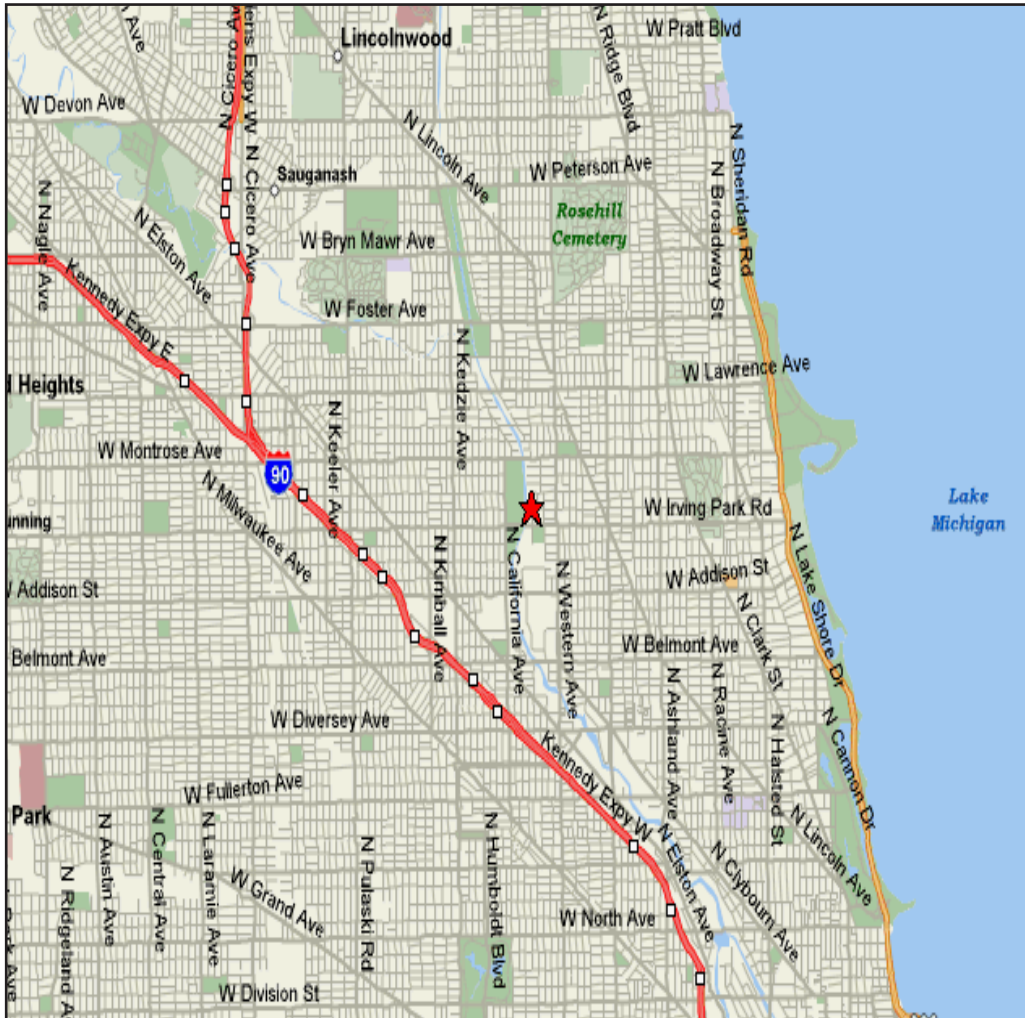

Serving all Chicagoland to Central Illinois, Northwest Indiana, Southern Wisconsin & Southwestern Michigan

**We are located east of I-94
1 block North of Irving Park Road and 3 blocks West of Western**